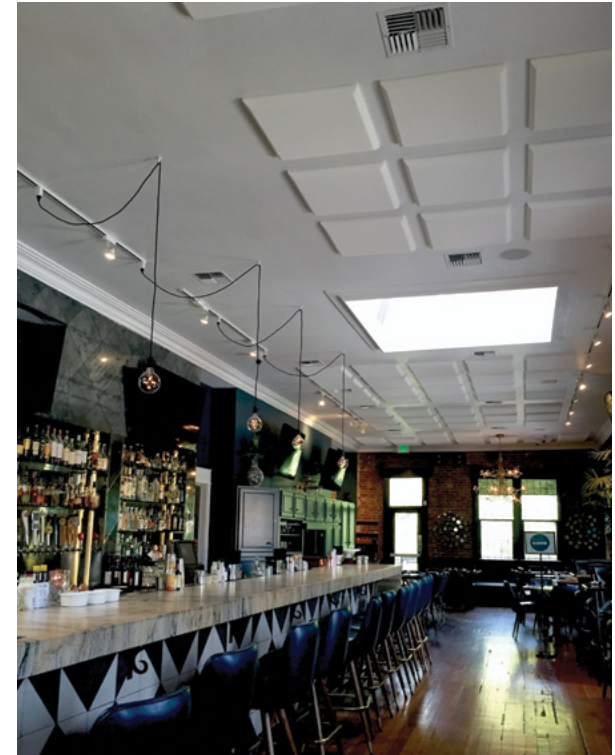

QUIETER DINING SPACES

Improve the Patron Experience

Even if food and service are excellent, erratic sound levels can keep customers from returning to a restaurant or recommending it to someone else.

Talking, music and kitchen noises can cause echo and high background noise levels that are uncomfortable for patrons. In untreated spaces, speech intelligibility between customers and staff is difficult.

Acoustic's wall and ceiling panels provide superior sound absorption and limitless design possibilities at an economical cost.

Brasserie Bernard, Montreal, QC:
WILLTEC™ Panels

Brickroom, Ashland, OR:
CONTOUR® Ceiling Tiles